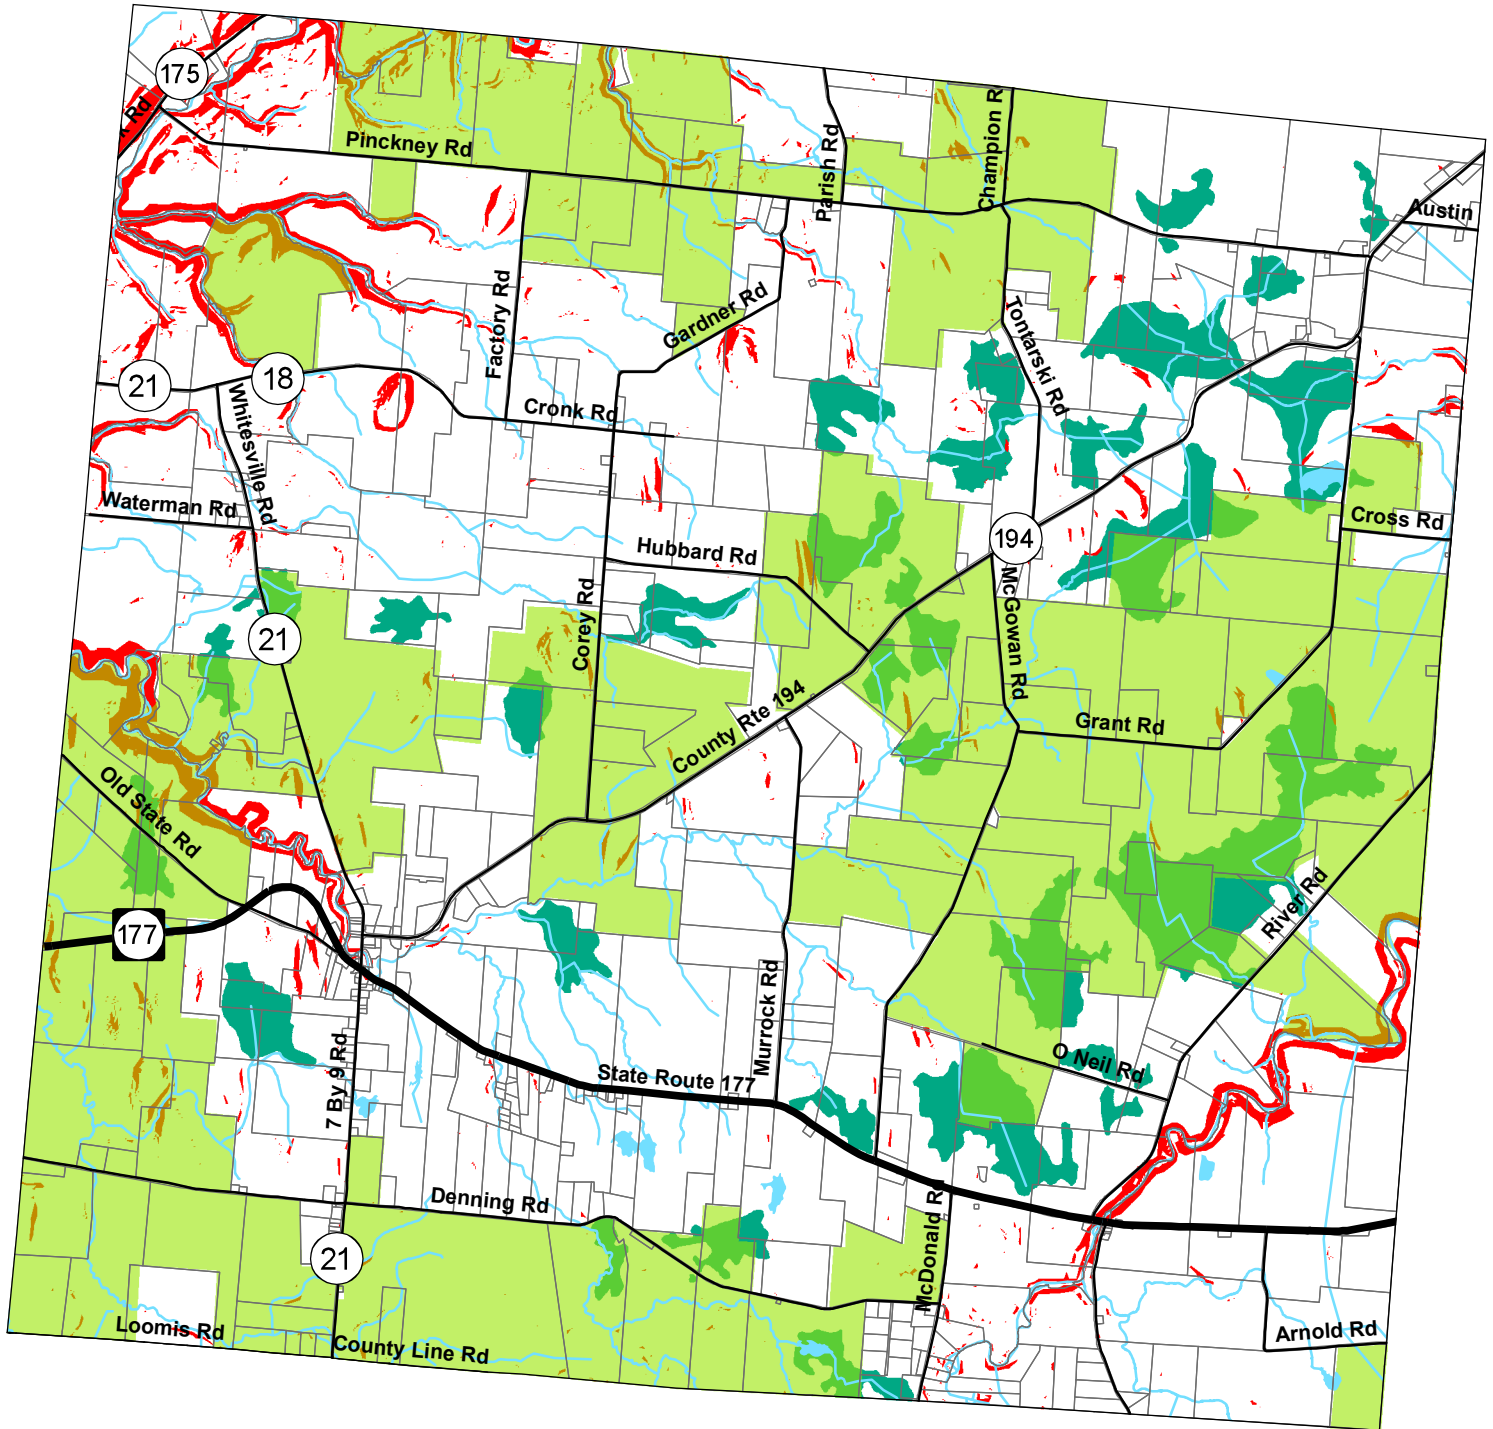

**Legend**

- Streams
- Waterbodies
- Public Lands
- Steep Slopes
- DEC Wetlands

# Comprehensive Plan Development Constraints Map

Town of Pinckney, Lewis County

Created By: THC/MDD - 05/19/08

This information was compiled for planning purposes and is NOT a survey product. It may not be reproduced or transmitted for commercial purposes or for any other purpose without the prior authorization of the NYS Tug Hill Commission. THC shall not be liable for misuse or misrepresentation of this information. THC makes no claim as to the accuracy or completeness of the data contained hereon.